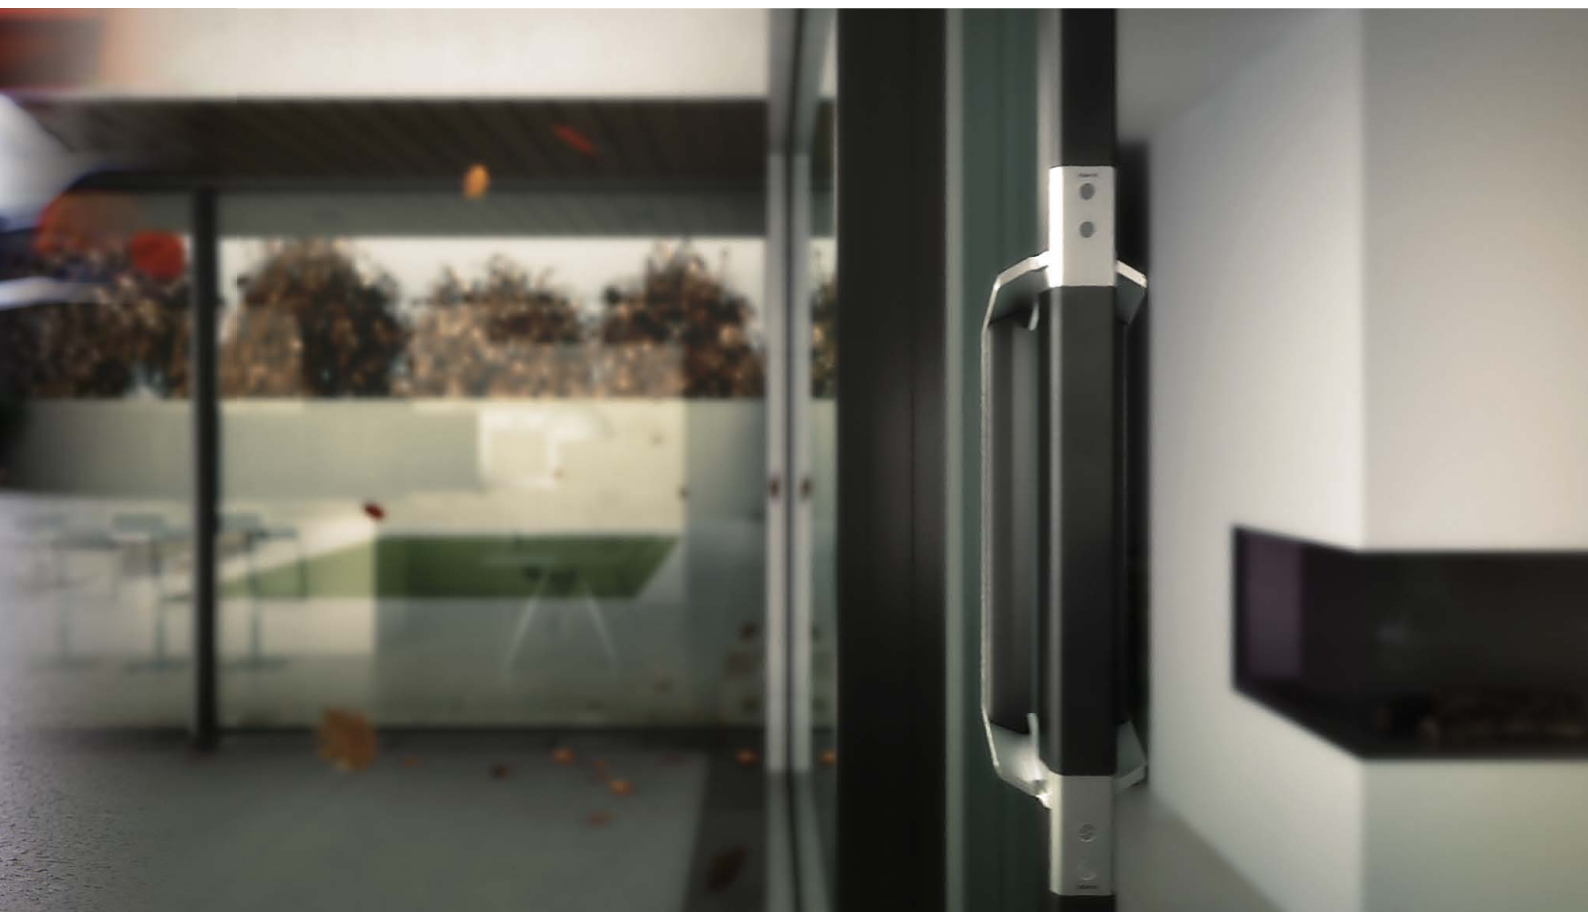

Specially designed wheels guarantee smooth movement of large glass panels, which can be easily moved with just one hand. The panels can be motorised for greater comfort to open and close with just one push of a button or with a remote control system.